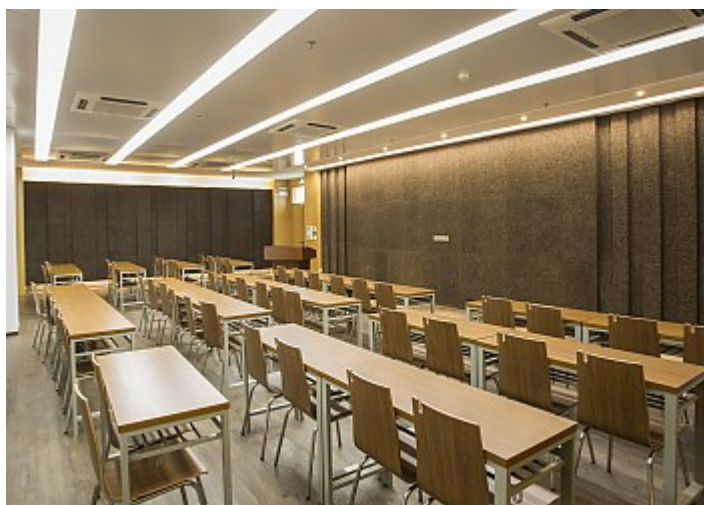

**Indoor Decorative** Reference project

**CLASSROOM OF SHANTOU UNIVERSITY**

Guangdong Jianhua Decoration & Engineering Co., Ltd.

Shantou, China

2015

UNIDADE DE DISTRIBUIÇÃO:  
Rua Comendador Américo Ferreira Amorim, 105  
4535-186 MOZELOS VFR - PORTUGAL  
Telef: +351 22 741 9100  
Fax: +351 22 741 9101  
Email: info.aci@amorim.com  
www.amorimcorkinsulation.com